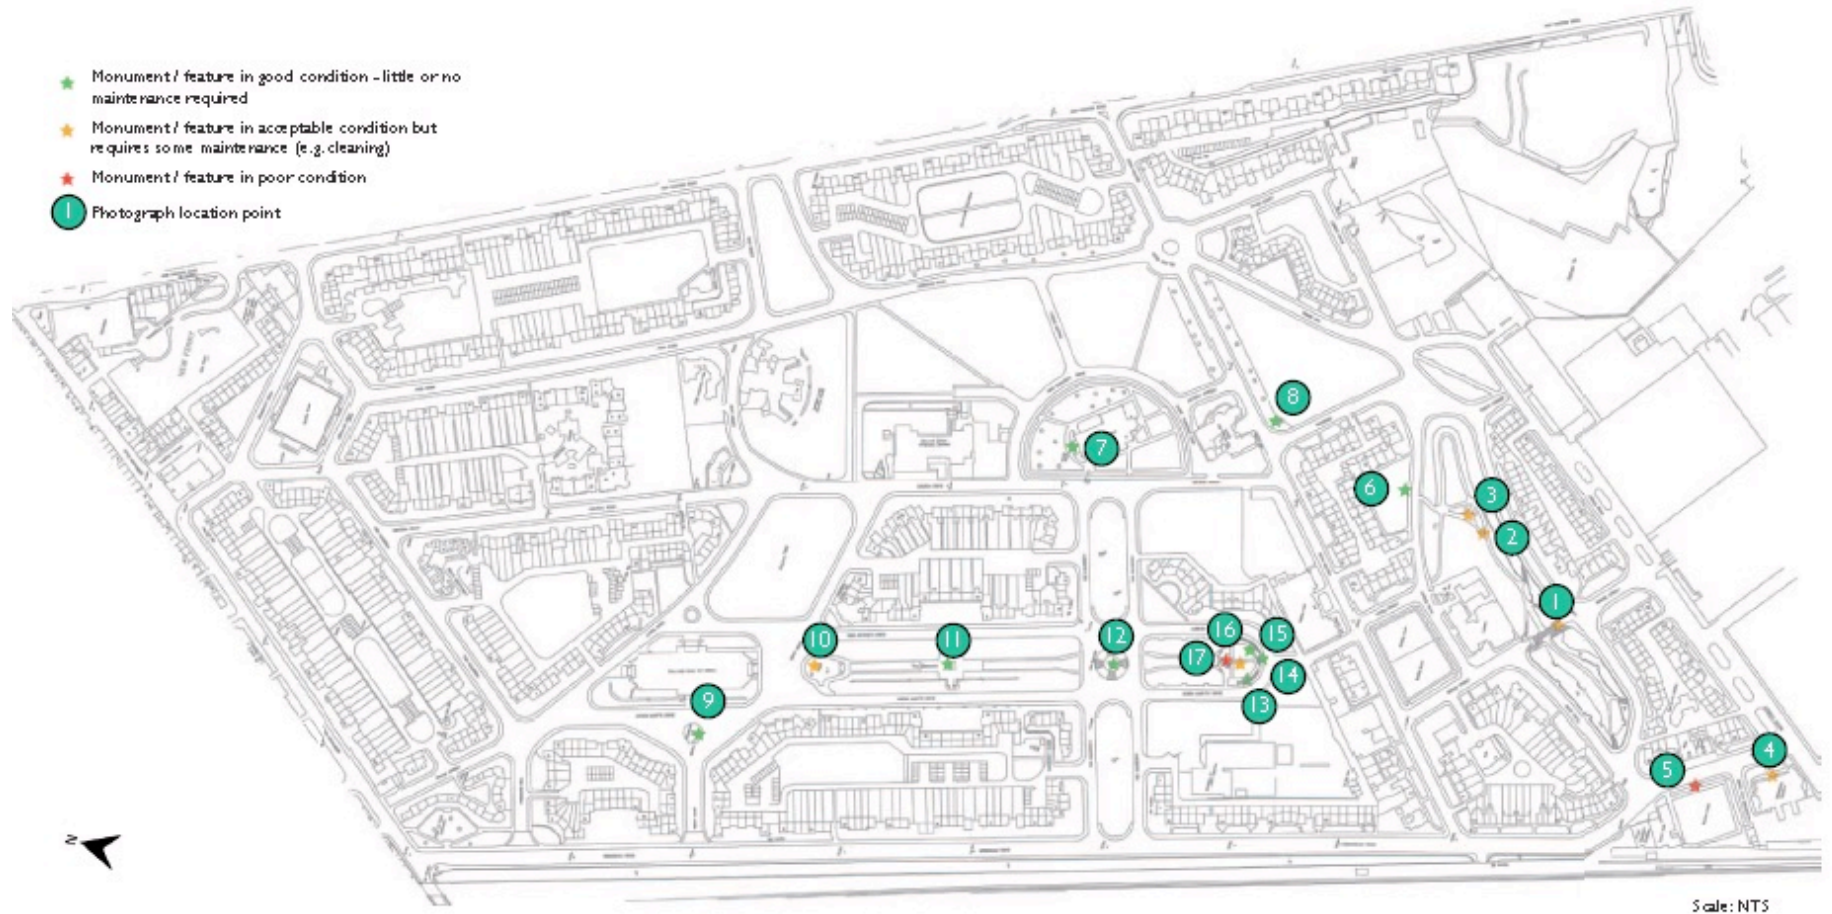

Appendix 9: Monuments & Memorials Location Map (provided by Ryder Landscape Consultants)

Character Area 2
The Dell Bridge

Character Area 2
Mill Stone

Character Area 2
Centenary Marker

Character Area 3
Gladstone Theatre Bronze Plaque

Character Area 3
Silver Wedding Anniversary Fountain

Character Area 3
Bath Street Spinx and Sundial

Character Area 7
Founder's Tomb

Character Area 8
Victoria Bridge Stone and Marker

Character Area 9
Leverhulme Memorial

Character Area 9
Sea Piece and Boating Pond

Character Area 9
Annalomatic Sundial, the Diamond

Character Area 9
War Memorial

Character Area 9
Balustrade

Character Area 9
The Arch

Character Area 9
Lion Mask Fountain

Character Area 9
The Mosaic (Time Capsule)

Character Area 9
The Hillsborough Memorial